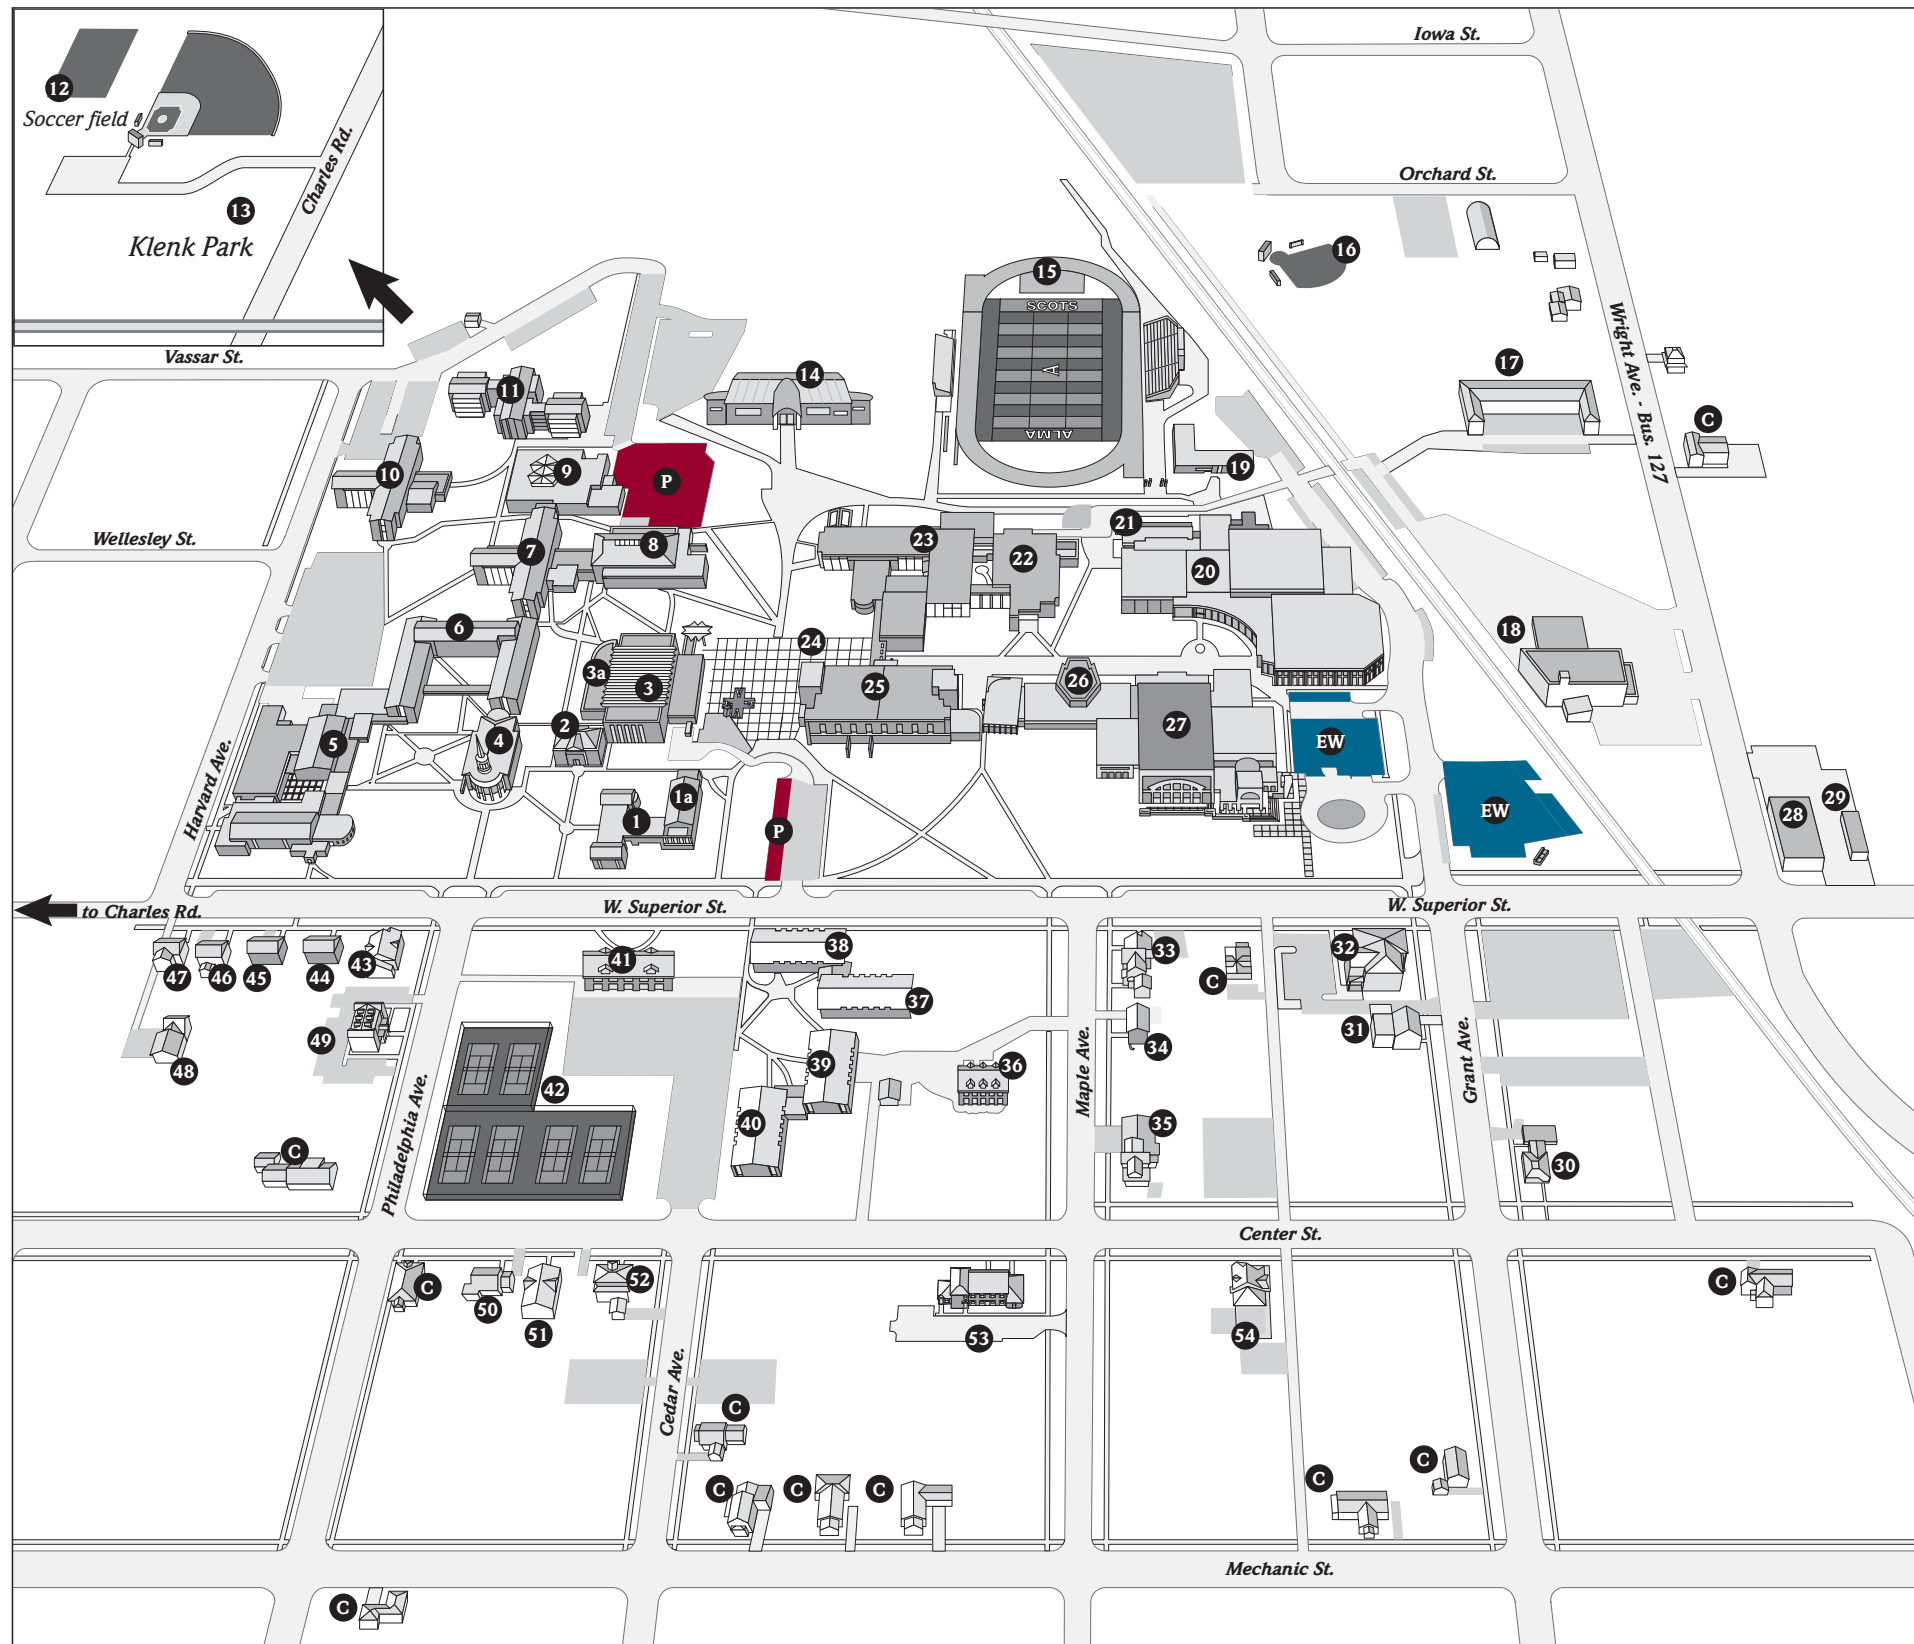

# Alma College Campus Map

- |  |   |
|--|---|
| 1 Reid-Knox Administration Building  | 26 Eddy Music Center  |
| 1a Security  | 27 Oscar E. Remick Heritage Center<br>for the Performing Arts |
| 2 Hood Building  | 28 Alma College Bookstore                                     |
| 3 Kehrl Building   | 29 Mail and Copy Center                                       |
| 3a Colina Library Wing   | 30 Appelt House   |
| 4 Dunning Memorial Chapel  | 31 Communication and Marketing<br>Office                      |
| 5 Tyler-Van Dusen Campus Center  | 32 Zeta Sigma Fraternity House                                |
| 6 Gelston Hall   | 33 Theta Chi Fraternity House                                 |
| 7 Newberry Hall  | 34 Centennial House   |
| 8 Clack Art Center<br>Flora Kirsch Beck Gallery                                | 35 Sigma Chi Fraternity House                                 |
| 9 Hamilton Commons   | 36 Tracy House<br>President's Home                            |
| 10 Mitchell Hall   | 37 Brazell Hall   |
| 11 Bruske Hall   | 38 Nisbet Hall  |
| 12 Scotland Yard Soccer Field  | 39 Carey Hall   |
| 13 Klenk Park Baseball Field   | 40 Bonbright Hall   |
| 14 Alan J. Stone Center for Recreation   | 41 Wright Hall  |
| 15 Bahlke Stadium  | 42 Tennis Courts  |
| 16 Scots Park Softball Field   | 43 Smith Alumni House   |
| 17 Wright Avenue Apartments  | 44 Gamma Phi Beta Sorority House                              |
| 18 Facilities and Service Management   | 45 Alpha Xi Delta Sorority House                              |
| 19 Wilcox Medical Center   | 46 Kappa Iota Sorority House                                  |
| 20 Hogan Center<br>Art Smith Arena<br>Cappaert Gymnasium<br>McClure Natatorium | 47 Alpha Gamma Delta Sorority House                           |
| 21 McIntyre Center for Health Science  | 48 Phi Sigma Sigma Sorority House                             |
| 22 Ronald O. Kapp<br>Science Laboratory Center                                 | 49 Tau Kappa Epsilon Fraternity House                         |
| 23 Dow Science Center  | 50 Model U.N. House   |
| 24 McIntyre Mall   | 51 Multicultural House  |
| 25 Swanson Academic Center   | 52 MacCurdy House   |
|  | 53 Delta Gamma Tau Fraternity House                           |
|  | 54 Phi Mu Alpha Fraternity House                              |